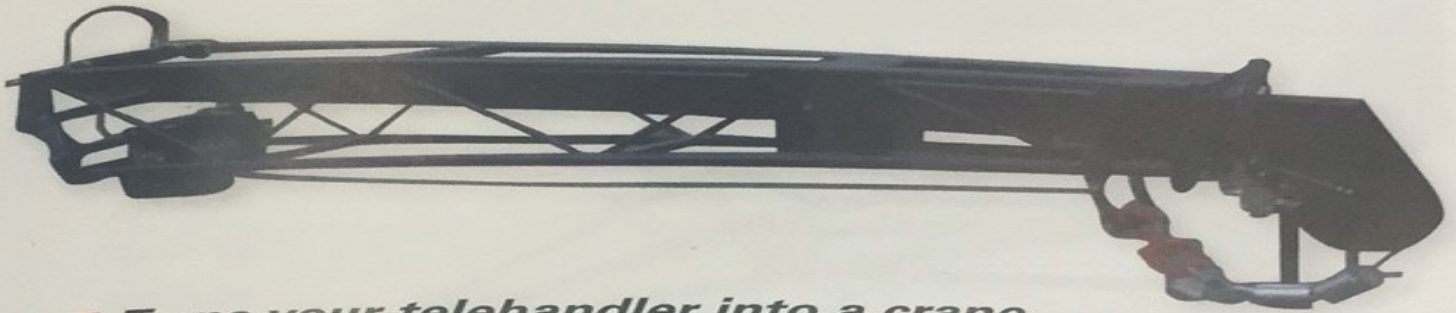

# EXPANDABLE JIB WITH WINCH

- Turns your telehandler into a crane.
- Adjustable length for excellent accuracy.

- Safety: end of cable/ hook upper position automatic movement stop

- Safety: homologated self locking swivel hook

(kg)	(m)	(m)	(mm)	(m/min)	KG
PT 800 1000 to 800	4 to 7	37	35	48	559

	<b>PT 800</b>
<b>E-RECO</b>	921323
MRT (+) Privilege	✓
MRT 3255	✓

**MANDATORY MACHINE EQUIPMENT:**